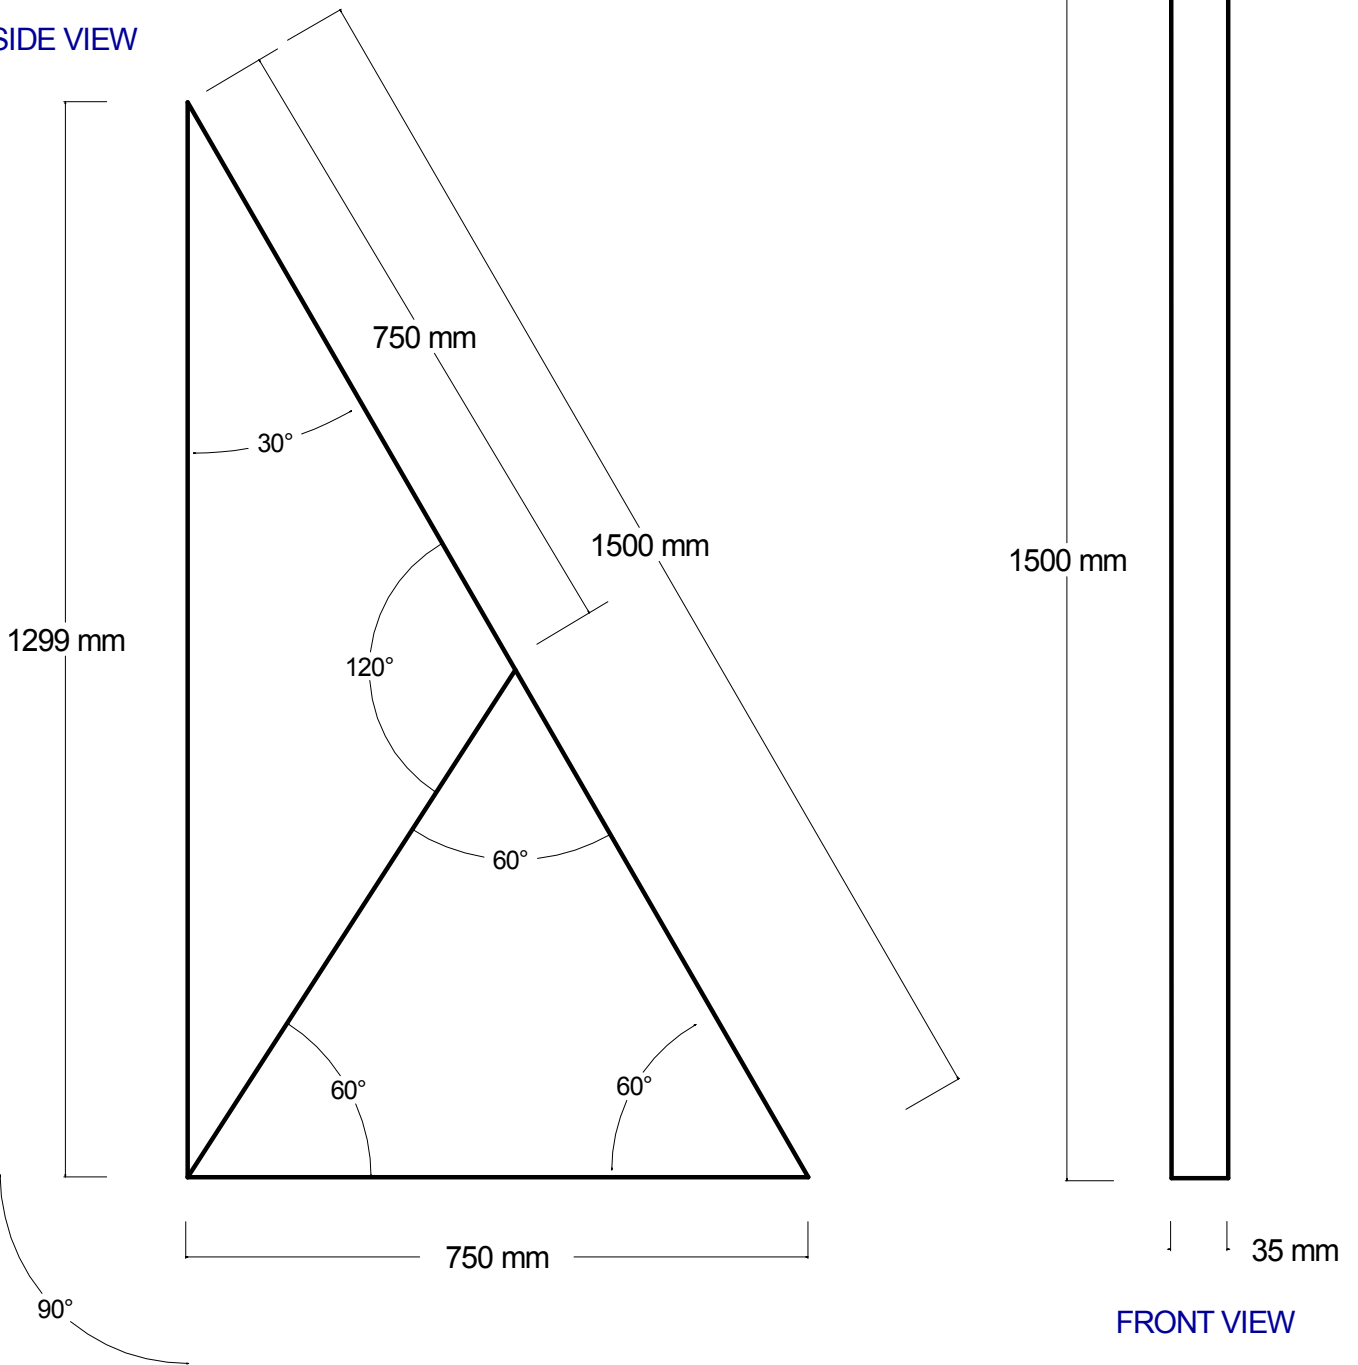

EDC Triangle PV Mounting Frames 1500FF

Material : Aluminium Flat Bar, 35mm x 8mm

SIDE VIEW

Not to scale - for guidance only

Date: 12/10/2006

Original: GR Checked: Revisions: