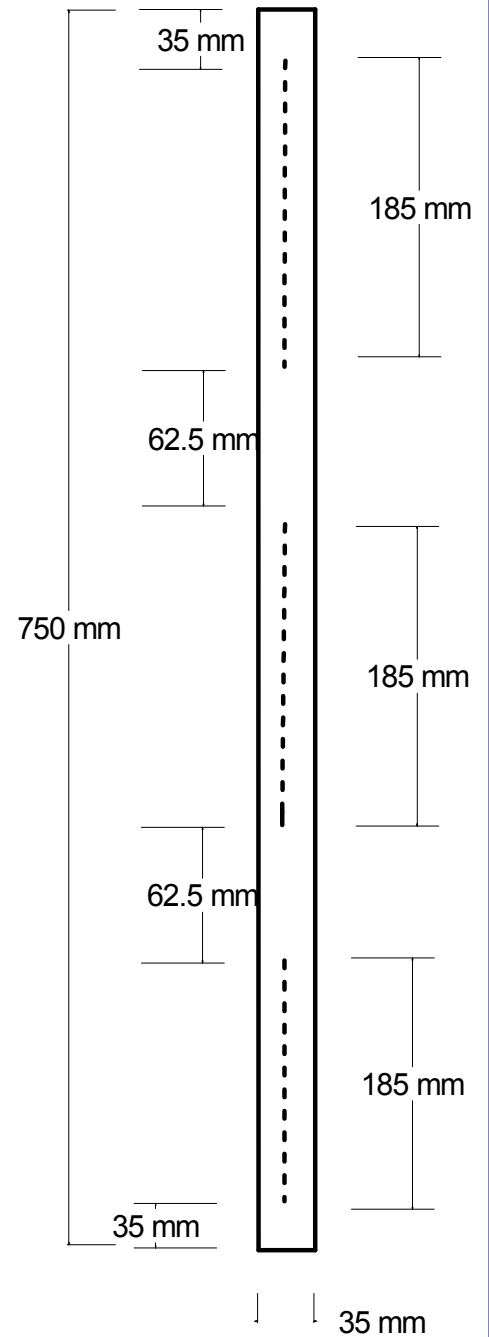

EDC Triangle PV Mounting Frames 750FF

Material : Aluminium Flat Bar, approx 35mm x 5mm

----- = 6.5mm Slots

Not to scale - for guidance only

Date: 07/11/2006

Original: GR Checked: Revisions: