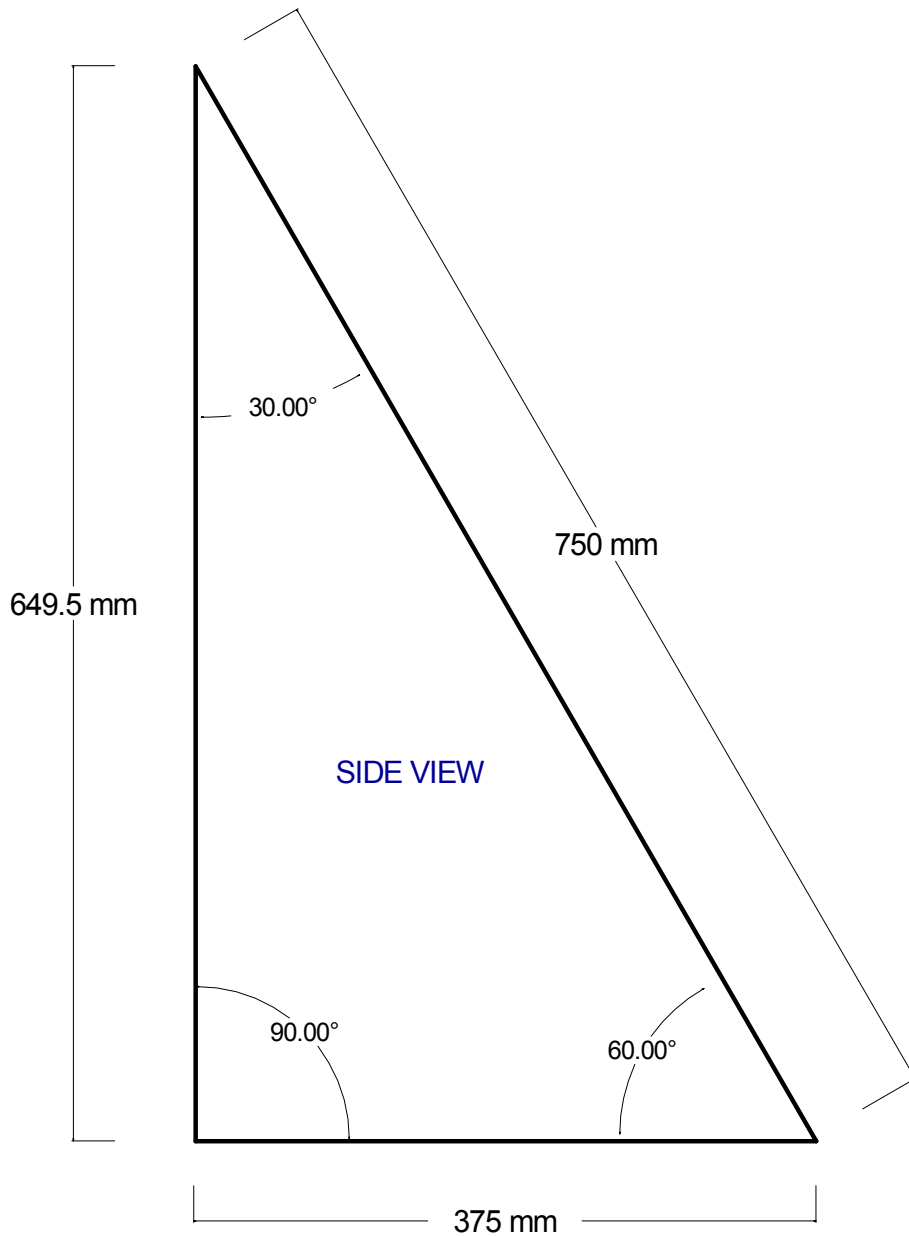

EDC Triangle PV Mounting Frames 750FF

Material : Aluminium Flat Bar, approx 35mm x 5mm

----- = 6.5mm Slots

Not to scale - for guidance only

Date: 07/11/2006

Original: GR Checked: Revisions: