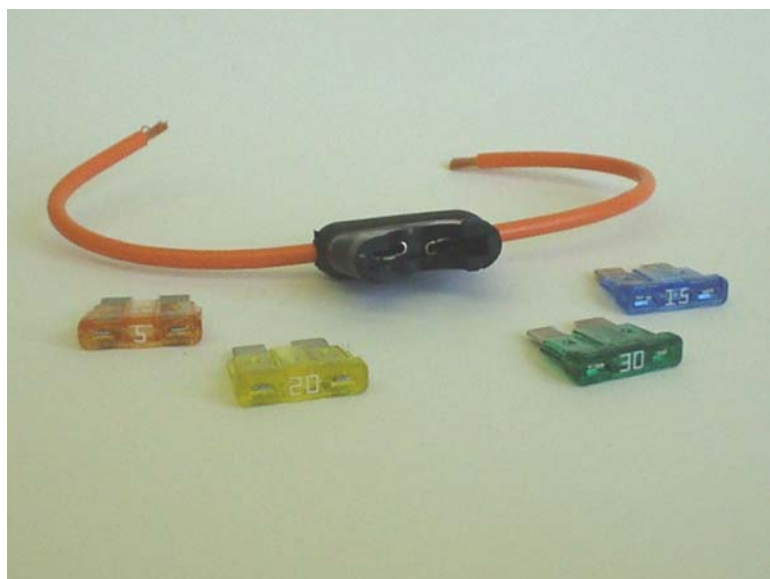

## LVM Brake Switch – Inline Fuse Holder and Fuses

20 Amp Double Pole Double Throw (On/Off/On) - Splash-proof Brake switch suitable for all Aerogen models.  
LVM Part No. SWITCH 020

LVM MODEL	FUSE RATING
212	5 A
224	3 A
412	20 A
424	15 A
612	30A
624	20A
412F	20 A
424F	15 A
612F	30 A
624F	20 A
AQ412	15 A
AQ424	7.5 A
AQ612	20 A
AQ624	10 A
AQA412	20 A
AQA424	15 A

### INLINE FUSE HOLDER AND FUSES –

Inline Fuse Holder	LVM Part No. FUSE HOLDER 001
3 Amp fuse	LVM Part No. FUSE 003
5 Amp fuse	LVM Part No. FUSE 005
7.5 Amp fuse	LVM Part No. FUSE 075
15 Amp fuse	LVM Part No. FUSE 015
20 Amp fuse	LVM Part No. FUSE 020
30 Amp fuse	LVM Part No. FUSE 030